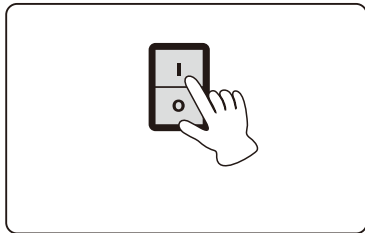

3. Connect the power supply cord of the massage chair

- Connect the power supply cord.
  Turn OFF the power switch on the back of the massage chair