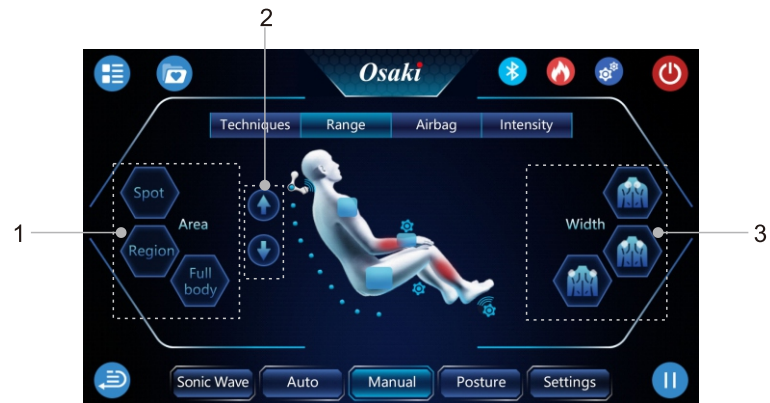

PRODUCT COMPONENTS

Main Body Diagram

INSTRUCTIONS

- 1. Selection area of airbag massage area
- 2. Adjustment of air pressure

7.Sitting

- 1. Heating Zone Selection
- 2. Roller Zone Selection

INSTRUCTIONS

6. Sitting adjustment

1. Backrest down and up
2. Leg Extension & Lift Adjustment
3. Zero-gravity position area: three gears can be selected

1. Massage interval adjustment area: spot, region, full body
2. Adjust the up and down position of the massage movement
3. Massage width adjustment area