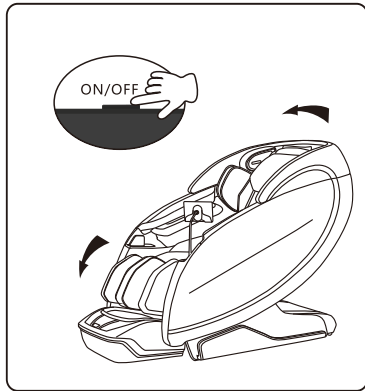

INSTRUCTIONS

How to Play Bluetooth Music on the Massage Chair?

To connect for Bluetooth music playback:

1. Enable Bluetooth on your mobile phone or iPad.
2. Search for available devices and select "**OP-4D Sapphire**" to pair directly.
3. Once paired, you can play music from your device or any music APP.

After use

1. After the massage program is completed, please press the switch button, the massage chair will be automatically recover.
  - Please check surrounding area prior to adjust the recline angle, pay special attention to children or pets that may be close proximity.
  - Please make sure your arms and legs are away from gaps between the armrest, legrest, and footrest, to prevent any possible pinching or injury.