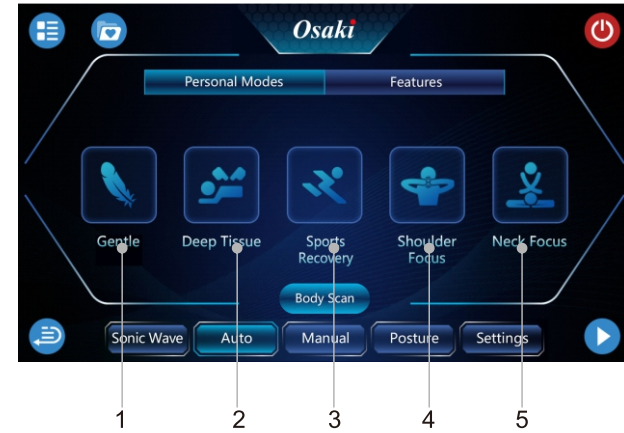

2. Check the surrounding environment

- Make sure there are no barriers around the massage chair.

3. Connect the power supply cord of the massage chair

- Connect the power supply cord.
Turn OFF the power switch on the back of the massage chair

4. Adjusting the position of the headrest when using

- Adjust the under-part position of the headrest and make the position of the ear and on the same horizontal plane.

INSTRUCTIONS

3.AUTO

There are 5 modes for different target crowds:
1.Gentle 2.Deep Tissue 3.Sports Recovery
4.Shoulder Focus 5.Neck Focus

There are 5 modes to choose from for body massage:
1. Thai Stretching 2. Acupressure 3. Japanese Shiatsu
4. Swedish Soothe 5. Spa Relaxation

INSTRUCTIONS

There are 5 modes to choose from for music sync 1:
 1. Energy Boost 2. Stress Relief 3. Rejuvenate
 4. Singing Bowl 5. Sweet Dreams