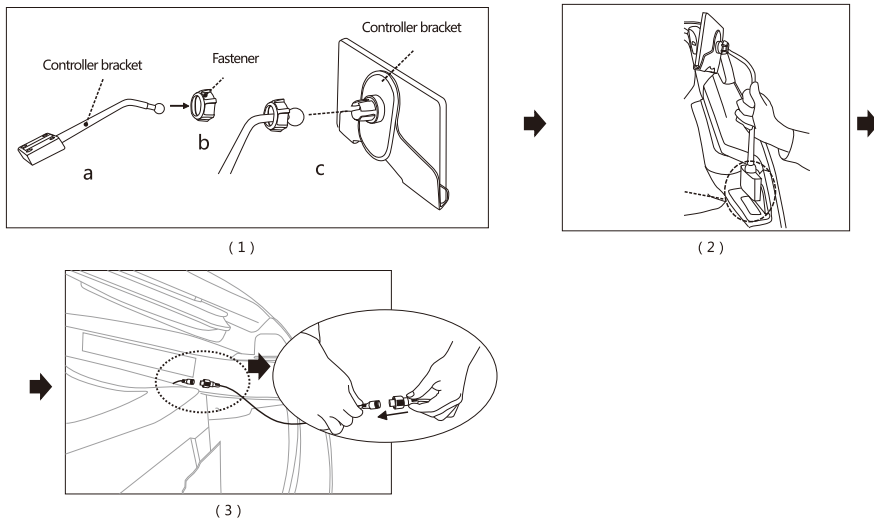

1. Backrest down and up
2. Leg Extension & Lift Adjustment
3. Zero-gravity position area: three gears can be selected

1. Massage interval adjustment area: spot, region, full body
2. Adjust the up and down position of the massage movement
3. Massage width adjustment area

PRODUCT COMPONENTS

Main Body Diagram

Power socket

Fuse

On/Off switch

CHAIR INSTALLATION

INSTRUCTIONS

Installation Method

Step 1: Installation of legrest unit

- ▶ First connect the tube of the leg with the connector on the massage chair.
- ▶ Lift the leg and insert the round hole in the upper right corner of the leg into the metal pin shaft of the massage chair, and then insert it with a buckle to fix it.
- ▶ When installing the left side, first move the whole leg to the right, align the round hole in the upper left corner and the pin of the massage chair, move the lower leg to the left, and then insert the buckle to fix it.
- ▶ Pull the holster on the leg to the zipper of the massage chair.
- ▶ Finish the leather case.

Step 2: Remote controller installation.

- ▶ Insert the bracket into the fastener, push into the circular groove of the controller bracket, and then tighten the fastener (figure 1).
- ▶ Push the controller bracket into the left slot of the massage chair (Figure 2).
- ▶ Finally, join the connection between remote controller and massage chair (Figure 3).