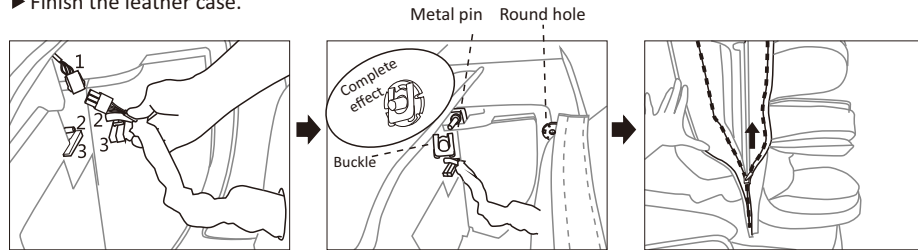

1. Backrest down and up
2. Leg Extension & Lift Adjustment
3. Zero-gravity position area: three gears can be selected

1. Massage interval adjustment area: spot, region, full body
2. Adjust the up and down position of the massage movement
3. Massage width adjustment area

PRODUCT COMPONENTS

Main Body Diagram

Power socket

Fuse

On/Off switch

CHAIR INSTALLATION

INSTRUCTIONS

Installation Method

Step 1: Installation of legrest unit

- ▶ First connect the tube of the leg with the connector on the massage chair.
- ▶ Lift the leg and insert the round hole in the upper right corner of the leg into the metal pin shaft of the massage chair, and then insert it with a buckle to fix it.
- ▶ When installing the left side, first move the whole leg to the right, align the round hole in the upper left corner and the pin of the massage chair, move the lower leg to the left, and then insert the buckle to fix it.
- ▶ Pull the holster on the leg to the zipper of the massage chair.
- ▶ Finish the leather case.

Step 2: Remote controller installation.

- ▶ Insert the bracket into the fastener, push into the circular groove of the controller bracket, and then tighten the fastener (figure 1).
- ▶ Push the controller bracket into the left slot of the massage chair (Figure 2).
- ▶ Finally, join the connection between remote controller and massage chair (Figure 3).