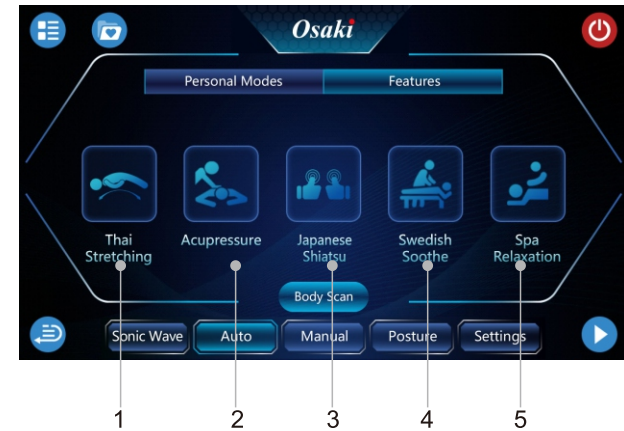

4. Adjusting the position of the headrest when using

- Adjust the under-part position of the headrest and make the position of the ear and on the same horizontal plane.

INSTRUCTIONS

3.AUTO

There are 5 modes for different target crowds:
1.Gentle 2.Deep Tissue 3.Sports Recovery
4.Shoulder Focus 5.Neck Focus

There are 5 modes to choose from for body massage:
1. Thai Stretching 2. Acupressure 3. Japanese Shiatsu
4. Swedish Soothe 5. Spa Relaxation

INSTRUCTIONS

There are 5 modes to choose from for music sync 1:
 1. Energy Boost 2. Stress Relief 3. Rejuvenate
 4. Singing Bowl 5. Sweet Dreams

There are 4 modes to choose from for music sync 2:
 1. Sonic Stretch 2. Cozy Moments 3. Deep Meditation
 4. Bluetooth Sonic Wave

INSTRUCTIONS

Shortcut Key Functions (On the right armrest)

Decrease 4D strength