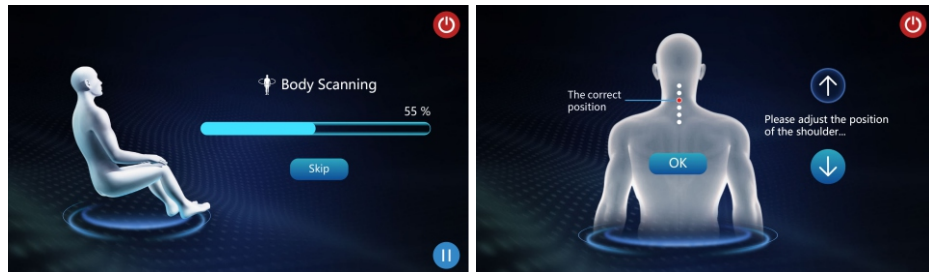

Step 2: Remote controller installation.

- ▶ Insert the bracket into the fastener, push into the circular groove of the controller bracket, and then tighten the fastener (figure 1).
- ▶ Push the controller bracket into the left slot of the massage chair (Figure 2).
- ▶ Finally, join the connection between remote controller and massage chair (Figure 3).

5. Manual mode

10 massage techniques can be selected: kneading massage (2 levels adjustable), tapping massage (2 levels adjustable), kneading & tapping, circular kneading massage, semi-circular kneading massage, shiatsu massage, tuina massage, clapping massage.

4. Shoulder Position Detection

1. When any automatic massage program is selected, the Body Scanning function will automatically activate.
2. Within 10 seconds after completed scanning, users can fine-tune the shoulder position based on the detection results. Press the "OK" button to confirm the current shoulder position.