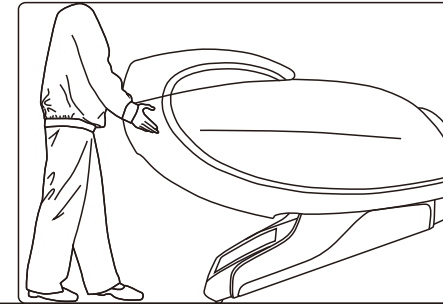

⚠ Caution

- Don't move chair when there are people in it.
- Don't use the armrest for moving the chair, only hold the moving holder in the back and front. (At least 4 people are recommended)