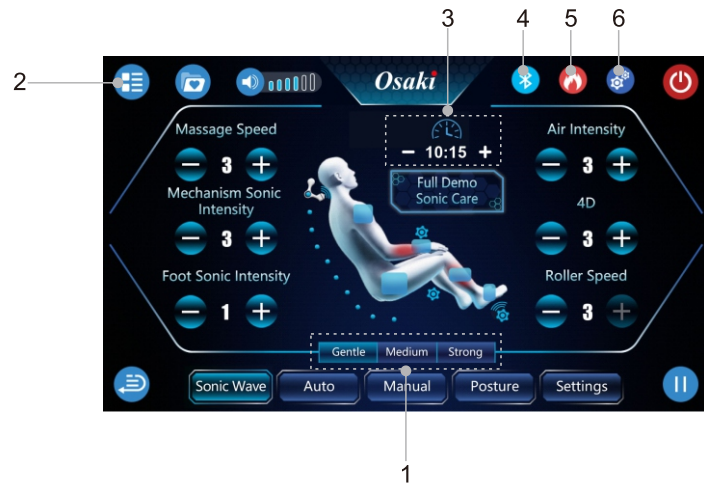

Step 2: Remote controller installation.

- ▶ Insert the bracket into the fastener, push into the circular groove of the controller bracket, and then tighten the fastener (figure 1).
- ▶ Push the controller bracket into the left slot of the massage chair (Figure 2).
- ▶ Finally, join the connection between remote controller and massage chair (Figure 3).

5. Manual mode

10 massage techniques can be selected: kneading massage (2 levels adjustable), tapping massage (2 levels adjustable), kneading & tapping, circular kneading massage, semi-circular kneading massage, shiatsu massage, tuina massage, clapping massage.

1. Massage speed adjustment
2. Mechanism sonic intensity
3. 4D intensity adjustment
4. Foot sonic intensity

INSTRUCTIONS

1. Overall Massage Intensity Selection: gentle, medium, strong
2. Return to homepage
3. Massage time
4. Bluetooth switch
5. Heating switch
6. Roller switch

4. Shoulder Position Detection

1. When any automatic massage program is selected, the Body Scanning function will automatically activate.
2. Within 10 seconds after completed scanning, users can fine-tune the shoulder position based on the detection results. Press the "OK" button to confirm the current shoulder position.