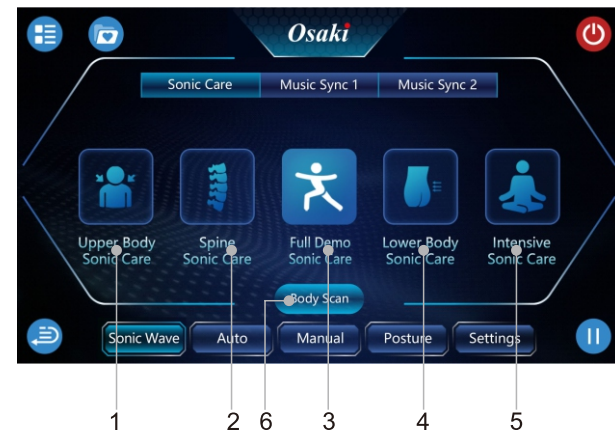

There are 4 modes to choose from for music sync 2:
 1. Sonic Stretch 2. Cozy Moments 3. Deep Meditation
 4. Bluetooth Sonic Wave

INSTRUCTIONS

Shortcut Key Functions (On the right armrest)

Decrease 4D strength

Increase 4D strength

Pressing: Pause
 Long Pressing: Power ON/OFF
 Rotate: Speaker volume adjustment

Leg lift adjustment

Back lift adjustment

INSTRUCTIONS

Remote Controller

INSTRUCTIONS

1. Remote controller interface and description

- Open the remote controller and the main menu will be displayed. Please select the program you want.

- | | | | |
|----------------|------------|---------------|--------------|
| 1. My Favorite | 2. Return | 3. Sonic wave | 4. Auto mode |
| 5. Manual mode | 6. Posture | 7. Settings | 8. Pause |

2. Sonic wave

- There are 5 modes to choose for sonic care :
- | | |
|--------------------------|--------------------------|
| 1. Upper Body Sonic Care | 2. Spine Sonic Care |
| 3. Full DemoSonic Care | 4. Lower Body Sonic Care |
| 5. Intensive Sonic Care | |