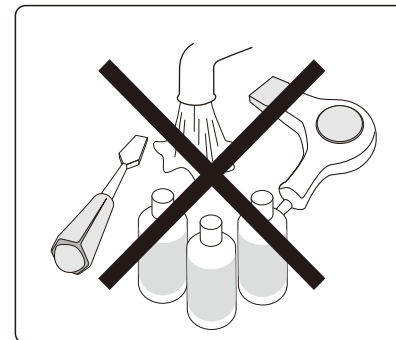

MAINTENANCE

- Unplug the power plug before cleaning.
- Do not pour any liquids directly to the chair. Spray or dampen the cleaning cloth.
- Use a non-toxic cleaner and dry cloth to clean the chair.
- Be sure the chair is completely dry before plugging the power plug into the outlet.
- Do not use any drying machine to dry the areas cleaned. Only air dry to avoid any damage to the chair.
- Do not use any product which contain benzene or alcohol to clean the chair.