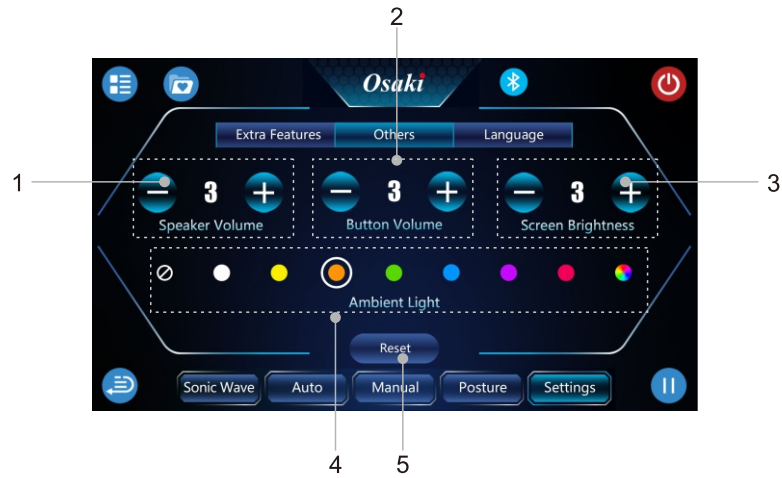

INSTRUCTIONS

1. Speaker volume adjustment
2. Button volume adjustment
3. Screen brightness adjustment
4. Ambient light adjustment
5. Reset