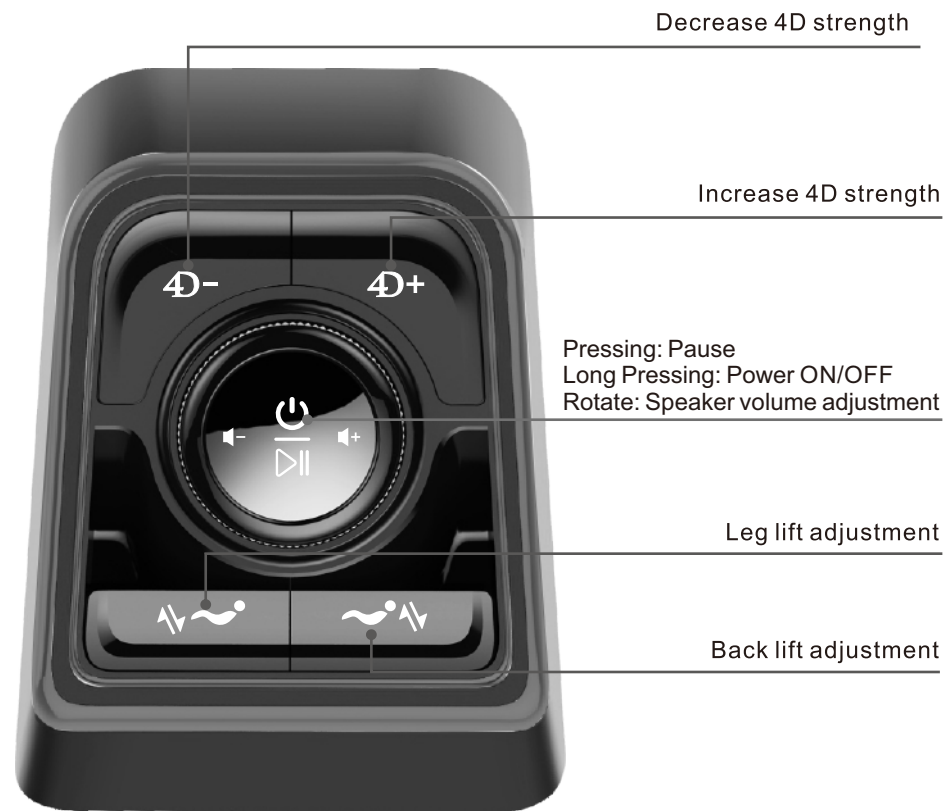

4. Adjusting the position of the headrest when using

- Adjust the under-part position of the headrest and make the position of the ear and on the same horizontal plane.

INSTRUCTIONS

3.AUTO

There are 5 modes for different target crowds:
1.Gentle 2.Deep Tissue 3.Sports Recovery
4.Shoulder Focus 5.Neck Focus

There are 5 modes to choose from for body massage:
1. Thai Stretching 2. Acupressure 3. Japanese Shiatsu
4. Swedish Soothe 5. Spa Relaxation

INSTRUCTIONS

There are 5 modes to choose from for music sync 1:
 1. Energy Boost 2. Stress Relief 3. Rejuvenate
 4. Singing Bowl 5. Sweet Dreams

There are 4 modes to choose from for music sync 2:
 1. Sonic Stretch 2. Cozy Moments 3. Deep Meditation
 4. Bluetooth Sonic Wave

INSTRUCTIONS

Shortcut Key Functions (On the right armrest)

Decrease 4D strength