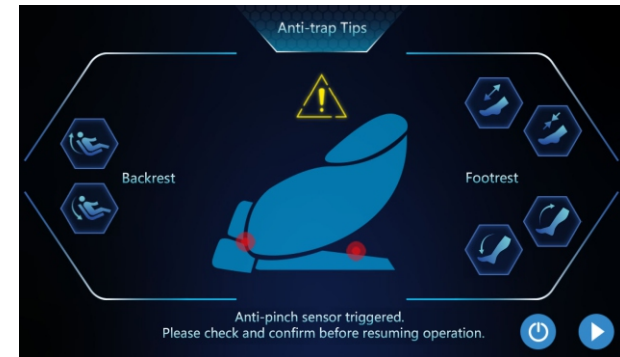

INSTRUCTIONS

8. Warning

When this warning page above pops up, the massage chair will auto matically stop running. Please check whether there are foreign objects under the back of the massage chair, between the calf and the foot. After removed the object, tap the ⏻ icon to shut down the chair at the safest angle; or press the ▶ icon to restart detection. The massage chair will resume operation if no foreign object is detected.