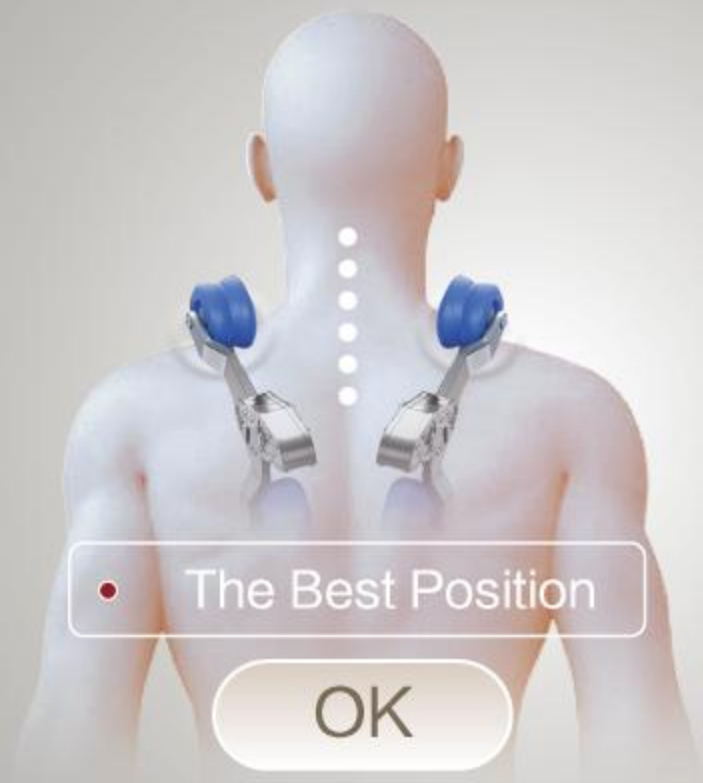

LUMBAR
MASSAGE

WAIST HIP
MASSAGE

LEGS
MASSAGE

UPPER BODY

LOWER BODY

Current Massage Program

Body Detection

Massage chair will automatically detect the body and adjust the seat position. Please keep your head resting on the headrest and sit in the deepest position.

The massage system is going to detect the body.....

 **Shoulder Adjust**

Please press up and down to
adjust the roller position...

- The Best Position

OK

Auto

Manual

Dynamic Squeeze

Position Adjustment

★ My Favorite

Core Strength +

Air Intensity +

3D

Air Intensity -

Core Strength -

Massage Speed +