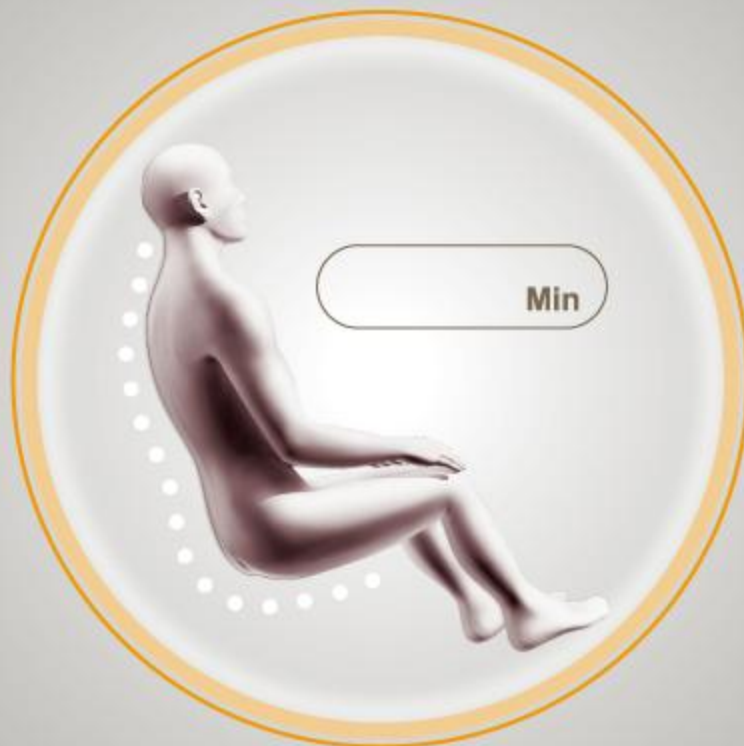

LUMBAR
MASSAGE

WAIST HIP
MASSAGE

LEGS
MASSAGE

UPPER BODY

LOWER BODY

Current Massage Program

Body Detection

Massage chair will automatically detect the body and adjust the seat position. Please keep your head resting on the headrest and sit in the deepest position.

The massage system is going to detect the body.....

 **Shoulder Adjust**

Please press up and down to
adjust the roller position...

- The Best Position

OK

Auto

Manual

Dynamic Squeeze

Position Adjustment

★ My Favorite

Core Strength +

Air Intensity +

3D

Air Intensity -

Core Strength -

Massage Speed +

Massage Time +

Massage Time -

Massage Speed -

Roller Position

Heating

Current Massage Program

Manual

Auto