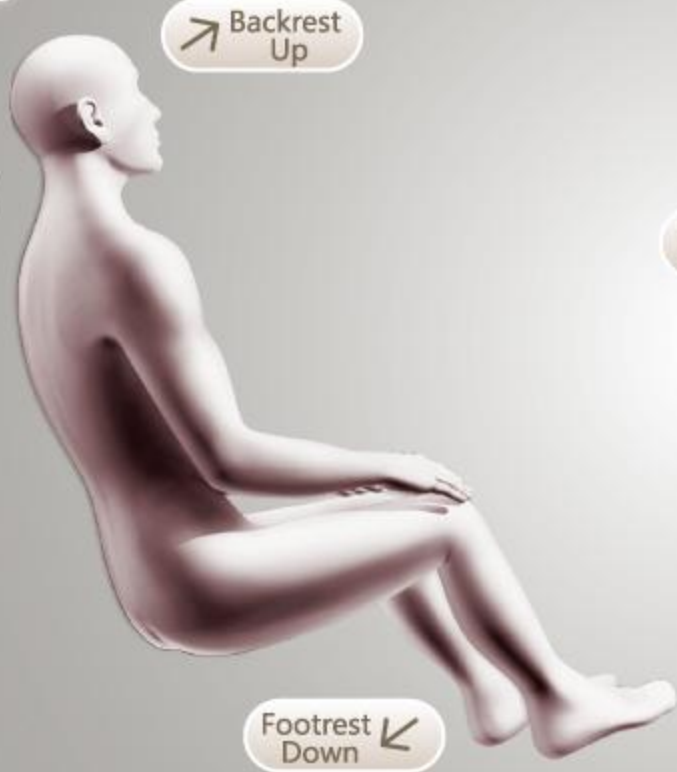

★ My Favorite

— Air Intensity

+ Air Intensity

Full Body

Shoulder

Arm

Leg & Feet

Current Massage Program

Auto

Manual

Dynamic Squeeze

Position Adjustment

★ My Favorite

↗ Backrest Up

↙ Backrest Down

↖ Foot Shrink